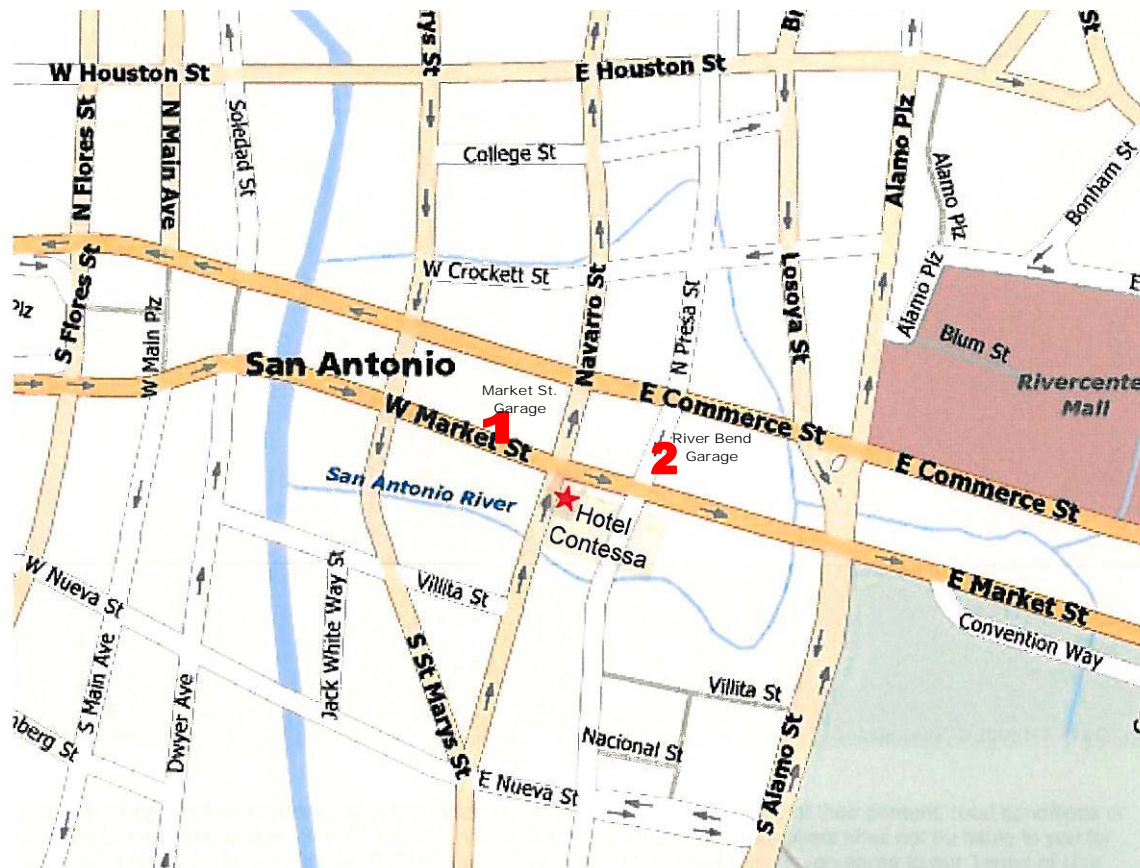

All Prices Subject to Change

HOTEL CONTESSA®
Suites on the Riverwalk

1. Central Parking Systems Market St. Garage
421 W. Market St., San Antonio, TX 78205
2. San Antonio Parking Division River Bend Parking Garage
210 N. Presa St., San Antonio, TX 78205